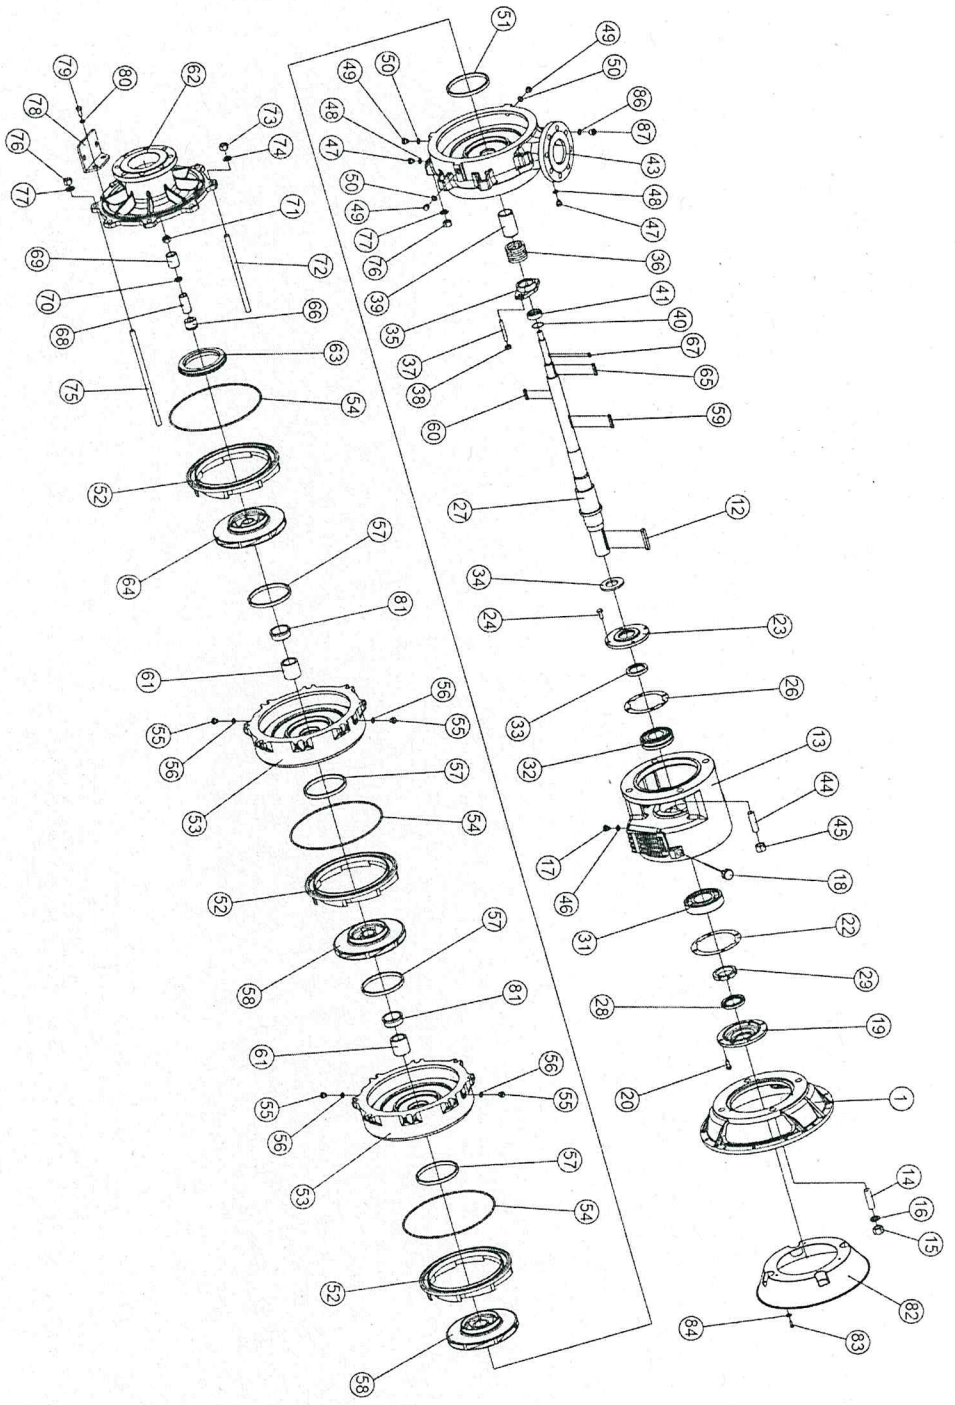

F34K100-120/SE

F34K100-120/5E

	Code	Description	Qty
1	2073480/A	Flange	1
12	3LI074	Key	1
13	2073499A/A	Bearing support	1
14	3VP024	Stud bolt	4
15	3DEA020	Nut	4
16	3RE020T	Washer	4
17	204470B	Magnetic plug	1
18	207475B	Breather plug	1
19	207355A/A	Cover	1
20	3VTE004	Screw	4
22	207357F	Gasket	1
23	207356A/A	Cover	1
24	3VTE004	Screw	4
26	204086F	Gasket	1
27	208347H05	Shaft	1
28	3AT003	Seal ring	1
29	3GAN060Z	Self-locking ring nut	1
31	3CU055	Ball bearing	1
32	3CU056	Roller bearing	1
33	3AT012	Seal ring	1

F34K100-120/5E

	Code	Description	Qty
34	3AP006	Seal ring	1
35	214893T/A	Twinner stuffing-box flange	1
36	214110F	Stuffing-box ring	6
37	3VP009T	Stud bolt	2
38	3DEA010T	Nut	2
39	207305T	Bush	1
40	3OR026	O-Ring	1
41	207309T	Bush	1
43	207300A	Pump body	1
44	3VP024	Stud bolt	4
45	3DEA020	Nut	4
46	3RA004	Washer	1
47	3NO019	Plug	2
48	3RA004	Washer	2
49	3NO019	Plug	3
50	3RA004	Washer	3
51	207302A/A	Wear ring	1
52	207297A/A	Diffuser ring	5
53	208973A	Diffuser shell	4
54	3OR027	O-Ring	5

rovatti pompe

F34K100-120/5E

	Code	Description	Qty
55	3N0019	Plug	8
56	3RA004	Washer	8
57	207302A/A	Wear ring	8
58	207293A00	Impeller	4
59	3L1013	Key	1
60	3L1023	Key	3
61	207303T	Spacer	4
62	207294A	Suction cover	1
63	207411A	Wear ring	1
64	207410A00	Impeller	1
65	3L1026	Key	1
66	207304T	Spacer	1
67	3L1001	Key	1
68	207306T	Bush	1
69	207307C	Bush	1
70	207310I	Washer	1
71	3DA016Z	Self-locking nut	1
72	3V/P057	Tie rod	2
73	3DEA016Z	Nut	2
74	3RB016TA	Washer	2

rovatti pompe

F34K100-120/5E

	Code	Description	Qty
75	3VP066	Tie rod	6
76	3DEA016Z	Nut	12
77	3RB016TA	Washer	12
78	207317N	Foot	1
79	3VTE004	Screw	2
80	3RE010Z	Washer	2
81	208969C	Bush	4
82	212446P	Protection	1
83	3VTE115Z	Screw	3
84	3RP001Z	Washer	3
86	3RA005	Washer	1
87	3NO009	Plug	1